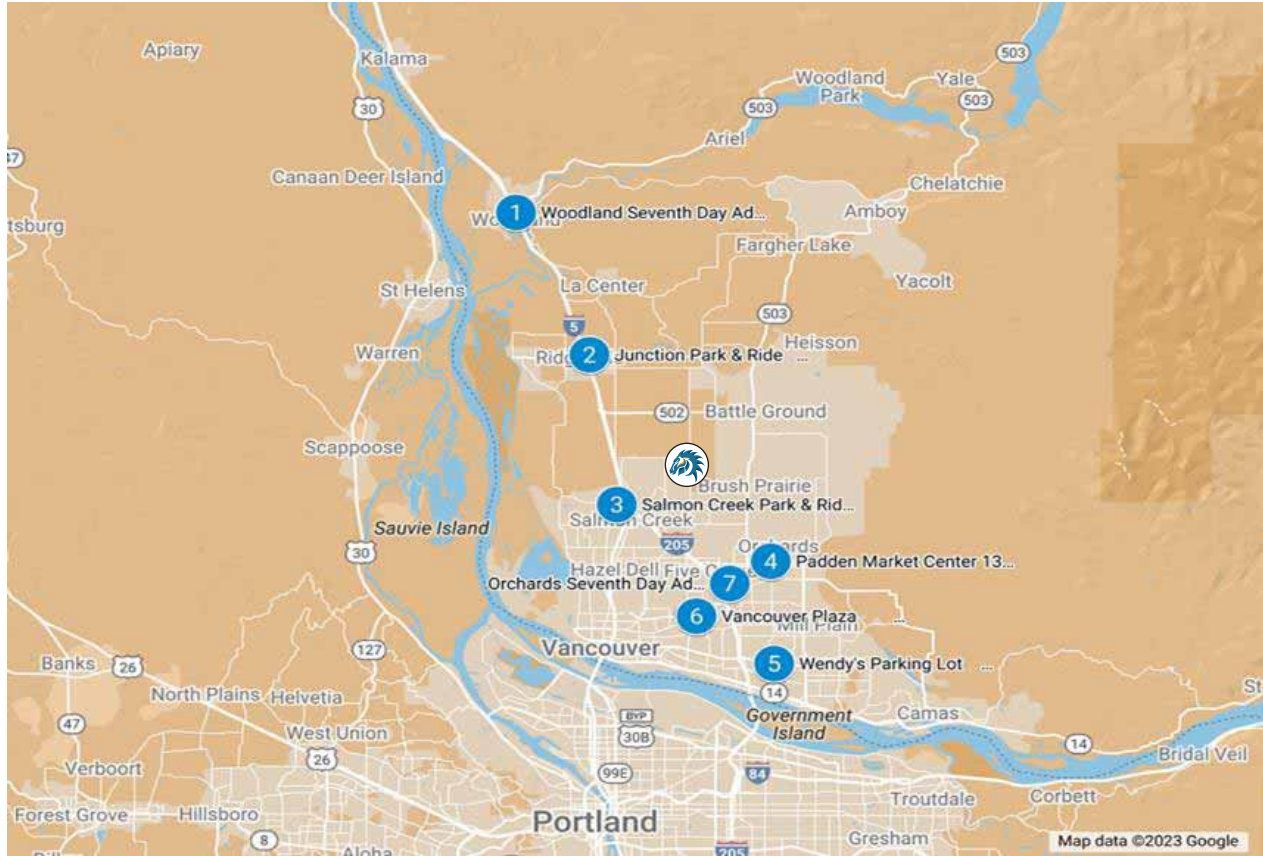

2023 - 2024 BUS ROUTE SCHEDULE

Bus Route	Bus Leave Times	Late Start	Friday Schedule	Half Day
1. Woodland SDA Church: 1300 Atlantic Ave. Wood and. WA 98674	Morning 7:15 AM Afternoon 3:50 PM	Morning 9:15 AM	Afternoon 2:38 PM	Afternoon 1:05 PM
2. Junction Park & Ride: 6370 Pioneer St. Ridgerield. WA 98642	Morning 7:35 AM Afternoon 3:35 PM	Morning 9:35 AM	Afternoon 2:23 PM	Afternoon 12:50 PM
3. Salmon Creek Park & Ride: 1112 NE 136th St. Vancouver. WA 98685	Morning 7:55 AM Afternoon 4:05 PM	Morning 9:55 AM	Afternoon 2:53 PM	Afternoon 1:20 PM
4. Padden Market center: 13504 NE 84th St Vancouver. WA 98682	Morning 7:59 AM Afternoon 3:27 PM	Morning 9:59 AM	Afternoon 2:15 PM	Afternoon 12:42 PM
5. Wendy's Parking Lot: SE Mill Plain Blvd, Vancouver, WA 98684	Morning 7:27 AM Afternoon 3:44 PM	Morning 9:27 AM	Afternoon 2:32 PM	Afternoon 12:59 PM
6. Vancouver Plaza: 7809 NE Vancouver Plaza Dr. Vancouver, WA 98662	Morning 7:47 AM Afternoon 4:09 PM	Morning 9:47 AM	Afternoon 2:57 PM	Afternoon 1:24 PM
7. Orchards SDA Church: 6415 NE 102nd Ave. Vancouver. WA 98662	Morning 7:50 AM Afternoon 4:15 PM	Morning 9:50 AM	Afternoon 3:03 PM	Afternoon 1:30 PM

North Route 1-3 Driver

Fred Thomas
(360) 609-0406

South Route 4-7 Driver

Ray Wheeling
(360) 609-0303

* Must arrive 5-10 minutes early to bus routes

* Bus Routes Have Changed. Check Map for your nearest Pickup/Dropoff